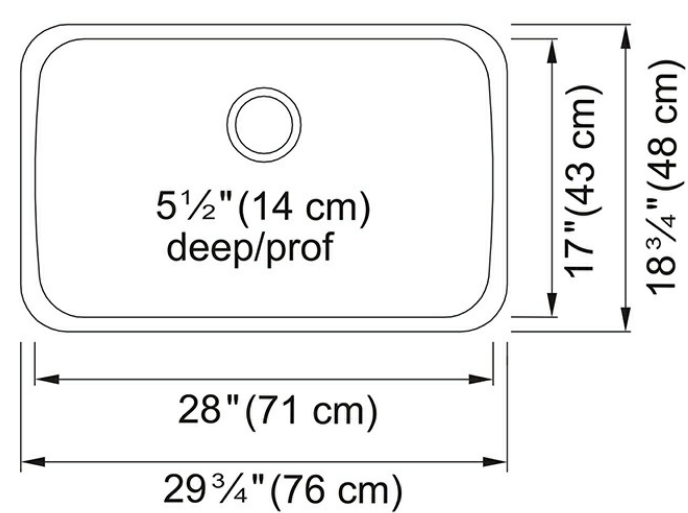

Product Picture

Technical Drawing

Product Dimensions

Length overall	29 3/4"
Width overall	18 3/4"
Length of large bowl	28"
Width of large bowl	17"
Depth of large bowl	5 1/2"
Minimum Cabinet Size	36"

General Information

Type of Material	18 Gauge Stainless Steel
Number of Bowls	1
Faucet Hole	0
Cut-Out Template	Yes

Article Numbers

FUN#	122.0641.409
------	--------------